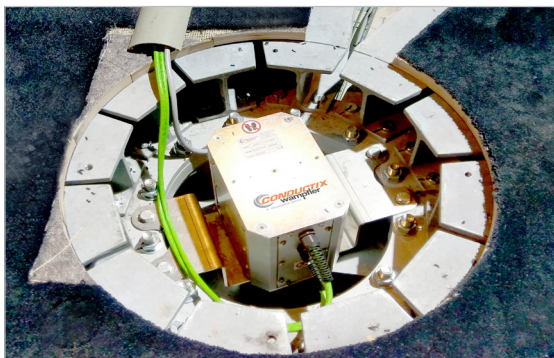

Reference

Amusement Rides

Slip ring Assemblies

Application

Interactive Rotating Dark Ride

Country

Netherlands

City

Venlo

Project installation date

2018

Representative office

Conductix-Wampfler B.V. [NL]

Customer

Lagotronics Projects B.V.

Technical requirement[s]

Power supply and Data transmission to a Interactive Rotating Dark Ride

Product[s]

Enclosed Slip Ring Assembly
4 x Power 10A, 400V + Data (Ethernet)

System course

Roating

Additional product information

Slip Ring Assembly pre-wired for easy installation on-site