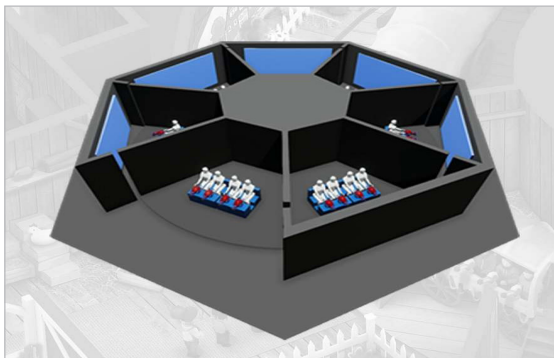

Reference

Amusement Rides

Slip ring Assemblies

Application

Interactive Rotating Dark Ride

Country

Netherlands

City

Power supply and Data transmission to a Interactive Rotating Dark Ride

Product[s]

Enclosed Slip Ring Assembly
4 x Power 10A, 400V + Data (Ethernet)

System course

Roating

Additional product information

Slip Ring Assembly pre-wired for easy installation on-site